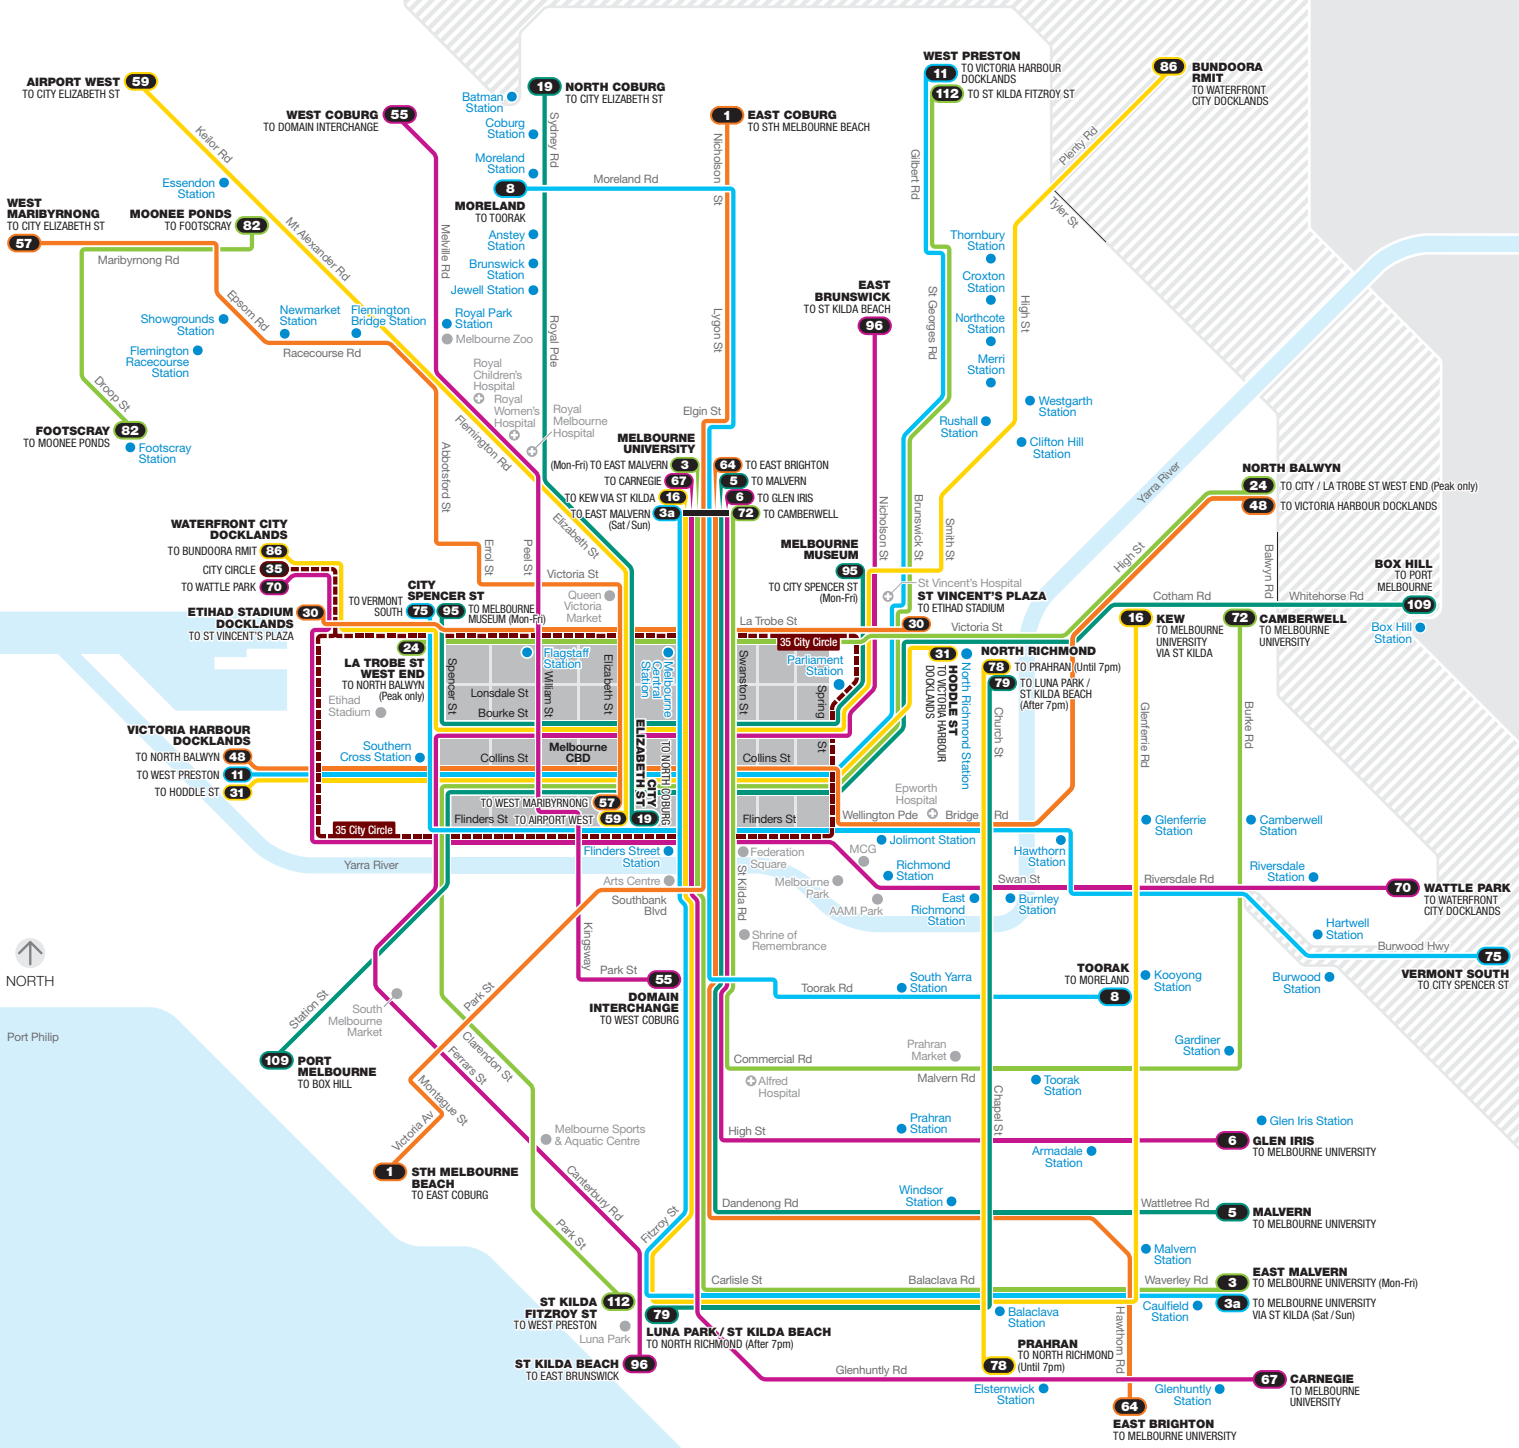

Melbourne tram network

Zone 1

Zone 1 or 2

Zone 2

MAP NOT TO SCALE
Effective April 2011

Information

For more information visit ptv.vic.gov.au or call 1800 800 007 (6am – midnight daily)

All trams operate in Zone 1. If travelling only in the Zone 1 or 2 overlap, a Zone 2 ticket can be used.