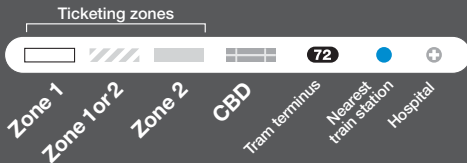

Melbourne tram network

Zone 1

Zone 1 or 2

Zone 2

MAP NOT TO SCALE
Effective April 2011

Information

For more information visit ptv.vic.gov.au or call 1800 800 007 (6am – midnight daily)

All trams operate in Zone 1. If travelling only in the Zone 1 or 2 overlap, a Zone 2 ticket can be used.